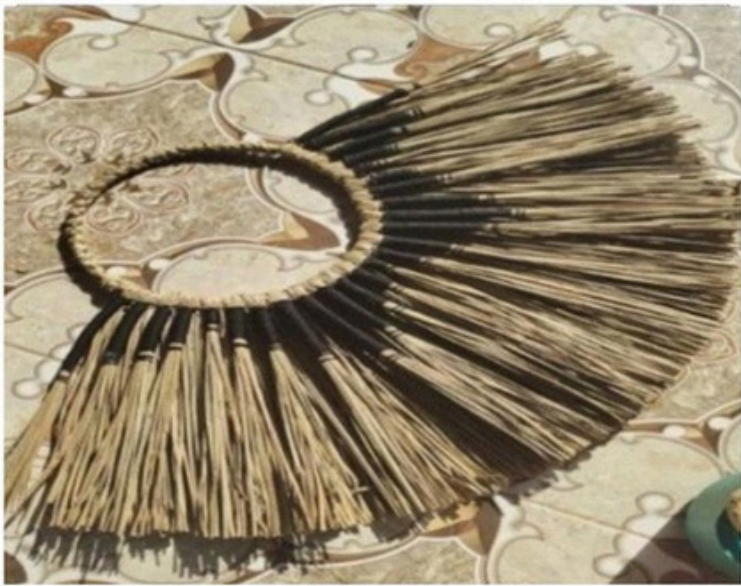

CRAFT PRODUCTS

Sustainable

Made from mendong, seagress, shellfish, rayung makes the product better

PT Agrominafiber Java Indonesia

Product

Homedecor & Craft

Production process

Making products using mendong and seagress raw materials must be cleaned and dried. for shells and rayung arranged to produce beautiful items

Production capacity in a month

200 pcs

Licensing NIB, Kemenhukam, Sinas, SKA

Product Name	Finishing Raw Material	Raw Material	Dye	Goods Durability
Walldcor Mendong Kombinasi	Fungsida	Mendong	No	24 bmonth
Carpet	Fungsida	Seagrass	No	24 month
Walldcor Rayung	No	Rayung	No	24 month
Placemate Seagrass	Fungsida	Seagrass	No	24 month
Placemate Kerang	Fungsida	Seagrass & Shell	No	24 month

Produk Dimention	Storage Method	White Labeling	Quantity Produk per Month
R 15cm, H 30cm	keep away from direct sunlight & rain	Yes	200 pcs
D 200cm	keep away from direct sunlight & rain	Yes	200 pcs
R 15cm, H 30cm	keep away from direct sunlight & rain	Yes	200 pcs
D 30 cm	keep away from direct sunlight & rain	Yes	200 pcs
D 30 cm	keep away from direct sunlight & rain	Yes	200 pcs