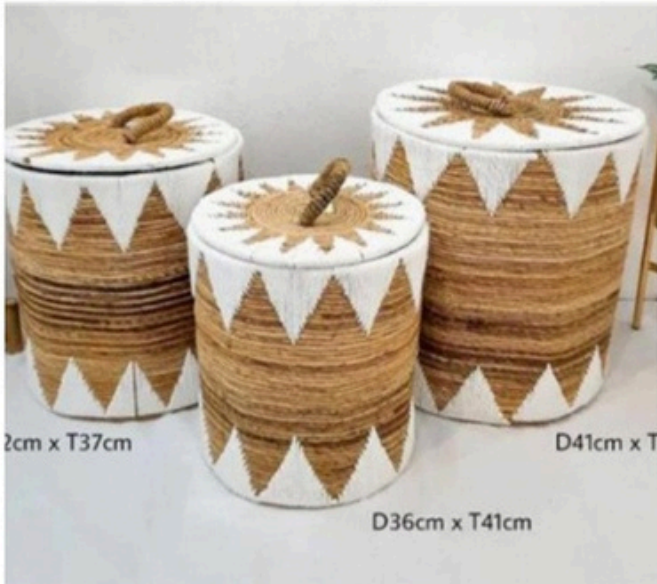

CRAFT PRODUCTS

Sustainable

Made from water hyacinth, seagres, synthetis and banana leaves, it is made into beautiful art items

PT Agrominafiber Java Indonesia

Product

Homedecor & Craft

Production process

In making these goods we choose quality, good, strong and durable raw materials. This product is made from water hyacinth, seagres, synthetics and banana leaves, these materials will later be processed into products through several processes such as drying, making semi-finished goods and then assembling them in such a way that they form a pattern according to the design of the goods themselves. after that we do the finishing to beautify the results of our products

Production capacity in a month

100-200 pcs

Licensing NIB, Kemenhukam, Sinas, SKA

Product Name	Finishing Raw Material	Raw Material	Dye	Goods Durability
Basket Set of 3 With Lid	Fungsida	Banana Leaf & Synthetis	No	24 bmonth
Cumpluk Set Isi 3	Fungsida	Banana Leaf & Synthetis	No	24 month
Basket Set of 4	Fungsida	Seagrass & Synthetis	No	24 month
Round Water Water Tray Set of 3	Fungsida	Water Hyacinth	No	24 month
Tray Water Box Set of 3	Fungsida	Water Hyacinth	No	24 month
Woven water water basket set of 3	Fungsida	Water Hyacinth	No	24 month

Produk Dimention	Storage Method	White Labeling	Quantity Produk per Month
Large D41 T46, Med D36 T 41, Small D32 T 37	keep away from direct sunlight & rain	Yes	200 pcs
Large D 38 T 26, Med D 31 T 22, Small D 21 T 17	keep away from direct sunlight & rain	Yes	200 pcs
XL, L, M, S	keep away from direct sunlight & rain	Yes	100 pcs
XL, L, M	keep away from direct sunlight & rain	Yes	200 pcs
XL, L, M	keep away from direct sunlight & rain	Yes	200 set
XL, L, M	keep away from direct sunlight & rain	Yes	200 set