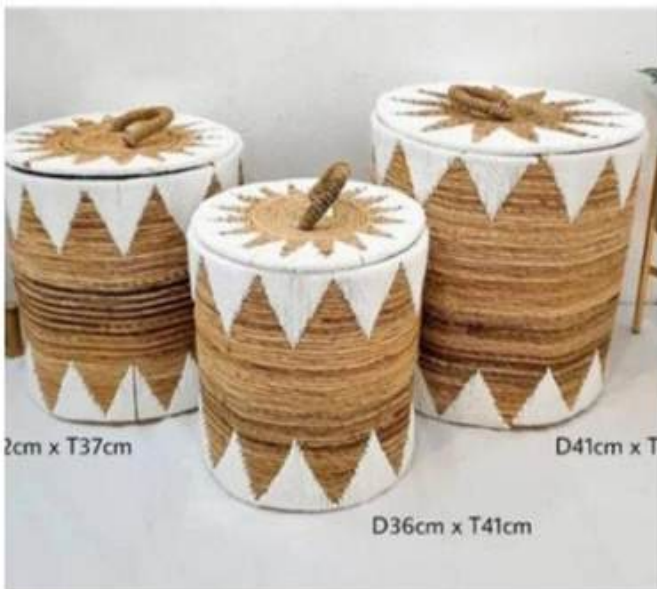

CRAFT PRODUCTS

Sustainable

Made from water hyacinth, seagres, synthetis and banana leaves, it is made into beautiful art items

PT Agrominafiber Java Indonesia

Product

Homedecor & Craft

Production process

In making these goods we choose quality, good, strong and durable raw materials. This product is made from water hyacinth, seagres, synthetics and banana leaves, these materials will later be processed into products through several processes such as drying, making semi-finished goods and then assembling them in such a way that they form a pattern according to the design of the goods themselves. after that we do the finishing to beautify the results of our products

Production capacity in a month

100-200 pcs

Licensing NIB, Kemenhukam, Sinas, SKA

Product Name	Finishing Raw Material	Raw Material	Dye	Goods Durability
Basket Set of 3 With Lid	Fungsida	Banana Leaf & Synthetis	No	24 bmonth
Cumpluk Set Isi 3	Fungsida	Banana Leaf & Synthetis	No	24 month
Basket Set of 4	Fungsida	Seagrass & Synthetis	No	24 month
Round Water Water Tray Set of 3	Fungsida	Water Hyacinth	No	24 month
Tray Water Box Set of 3	Fungsida	Water Hyacinth	No	24 month
Woven water water basket set of 3	Fungsida	Water Hyacinth	No	24 month

Produk Dimention	Storage Method	White Labeling	Quantity Produk per Month
Large D41 T46, Med D36 T 41, Small D32 T 37	keep away from direct sunlight & rain	Yes	200 pcs
Large D 38 T 26, Med D 31 T 22, Small D 21 T 17	keep away from direct sunlight & rain	Yes	200 pcs
XL, L, M, S	keep away from direct sunlight & rain	Yes	100 pcs
XL, L, M	keep away from direct sunlight & rain	Yes	200 pcs
XL, L, M	keep away from direct sunlight & rain	Yes	200 set
XL, L, M	keep away from direct sunlight & rain	Yes	200 set